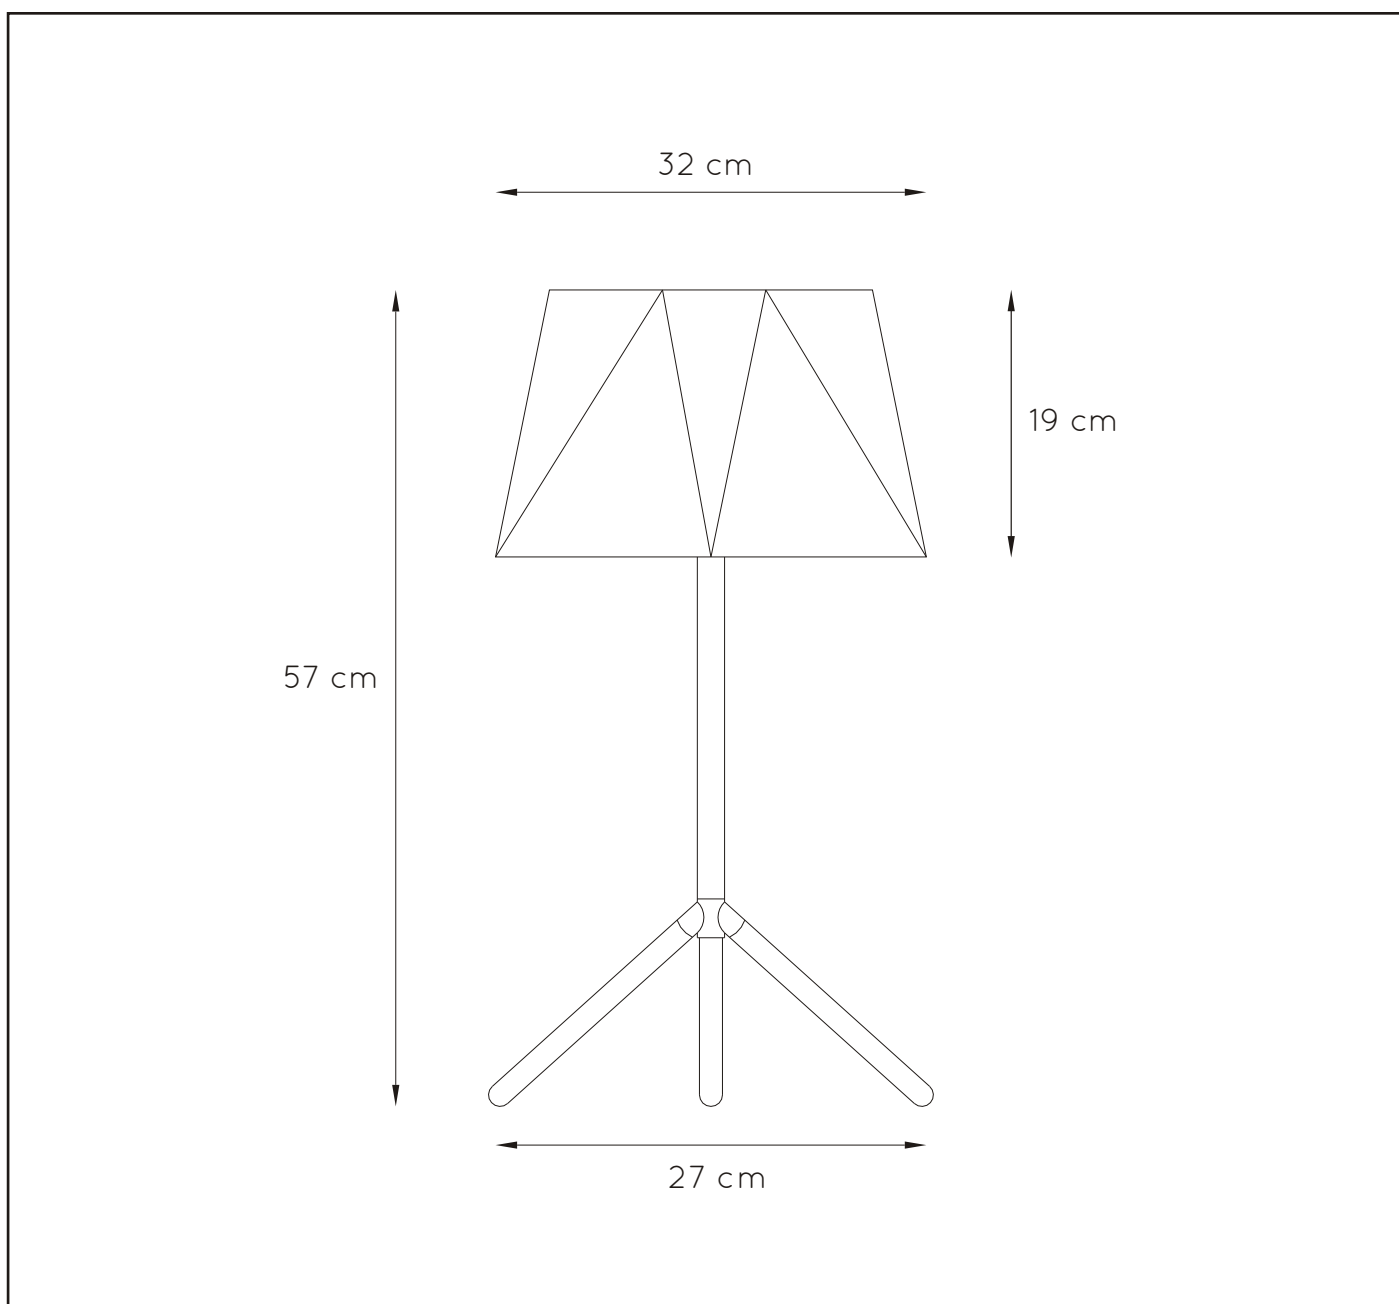

ALEGRO

Item number : 06517/01/30

EAN code : 5411212061263

For more specifications, dimensions please visit

www.lucide.com